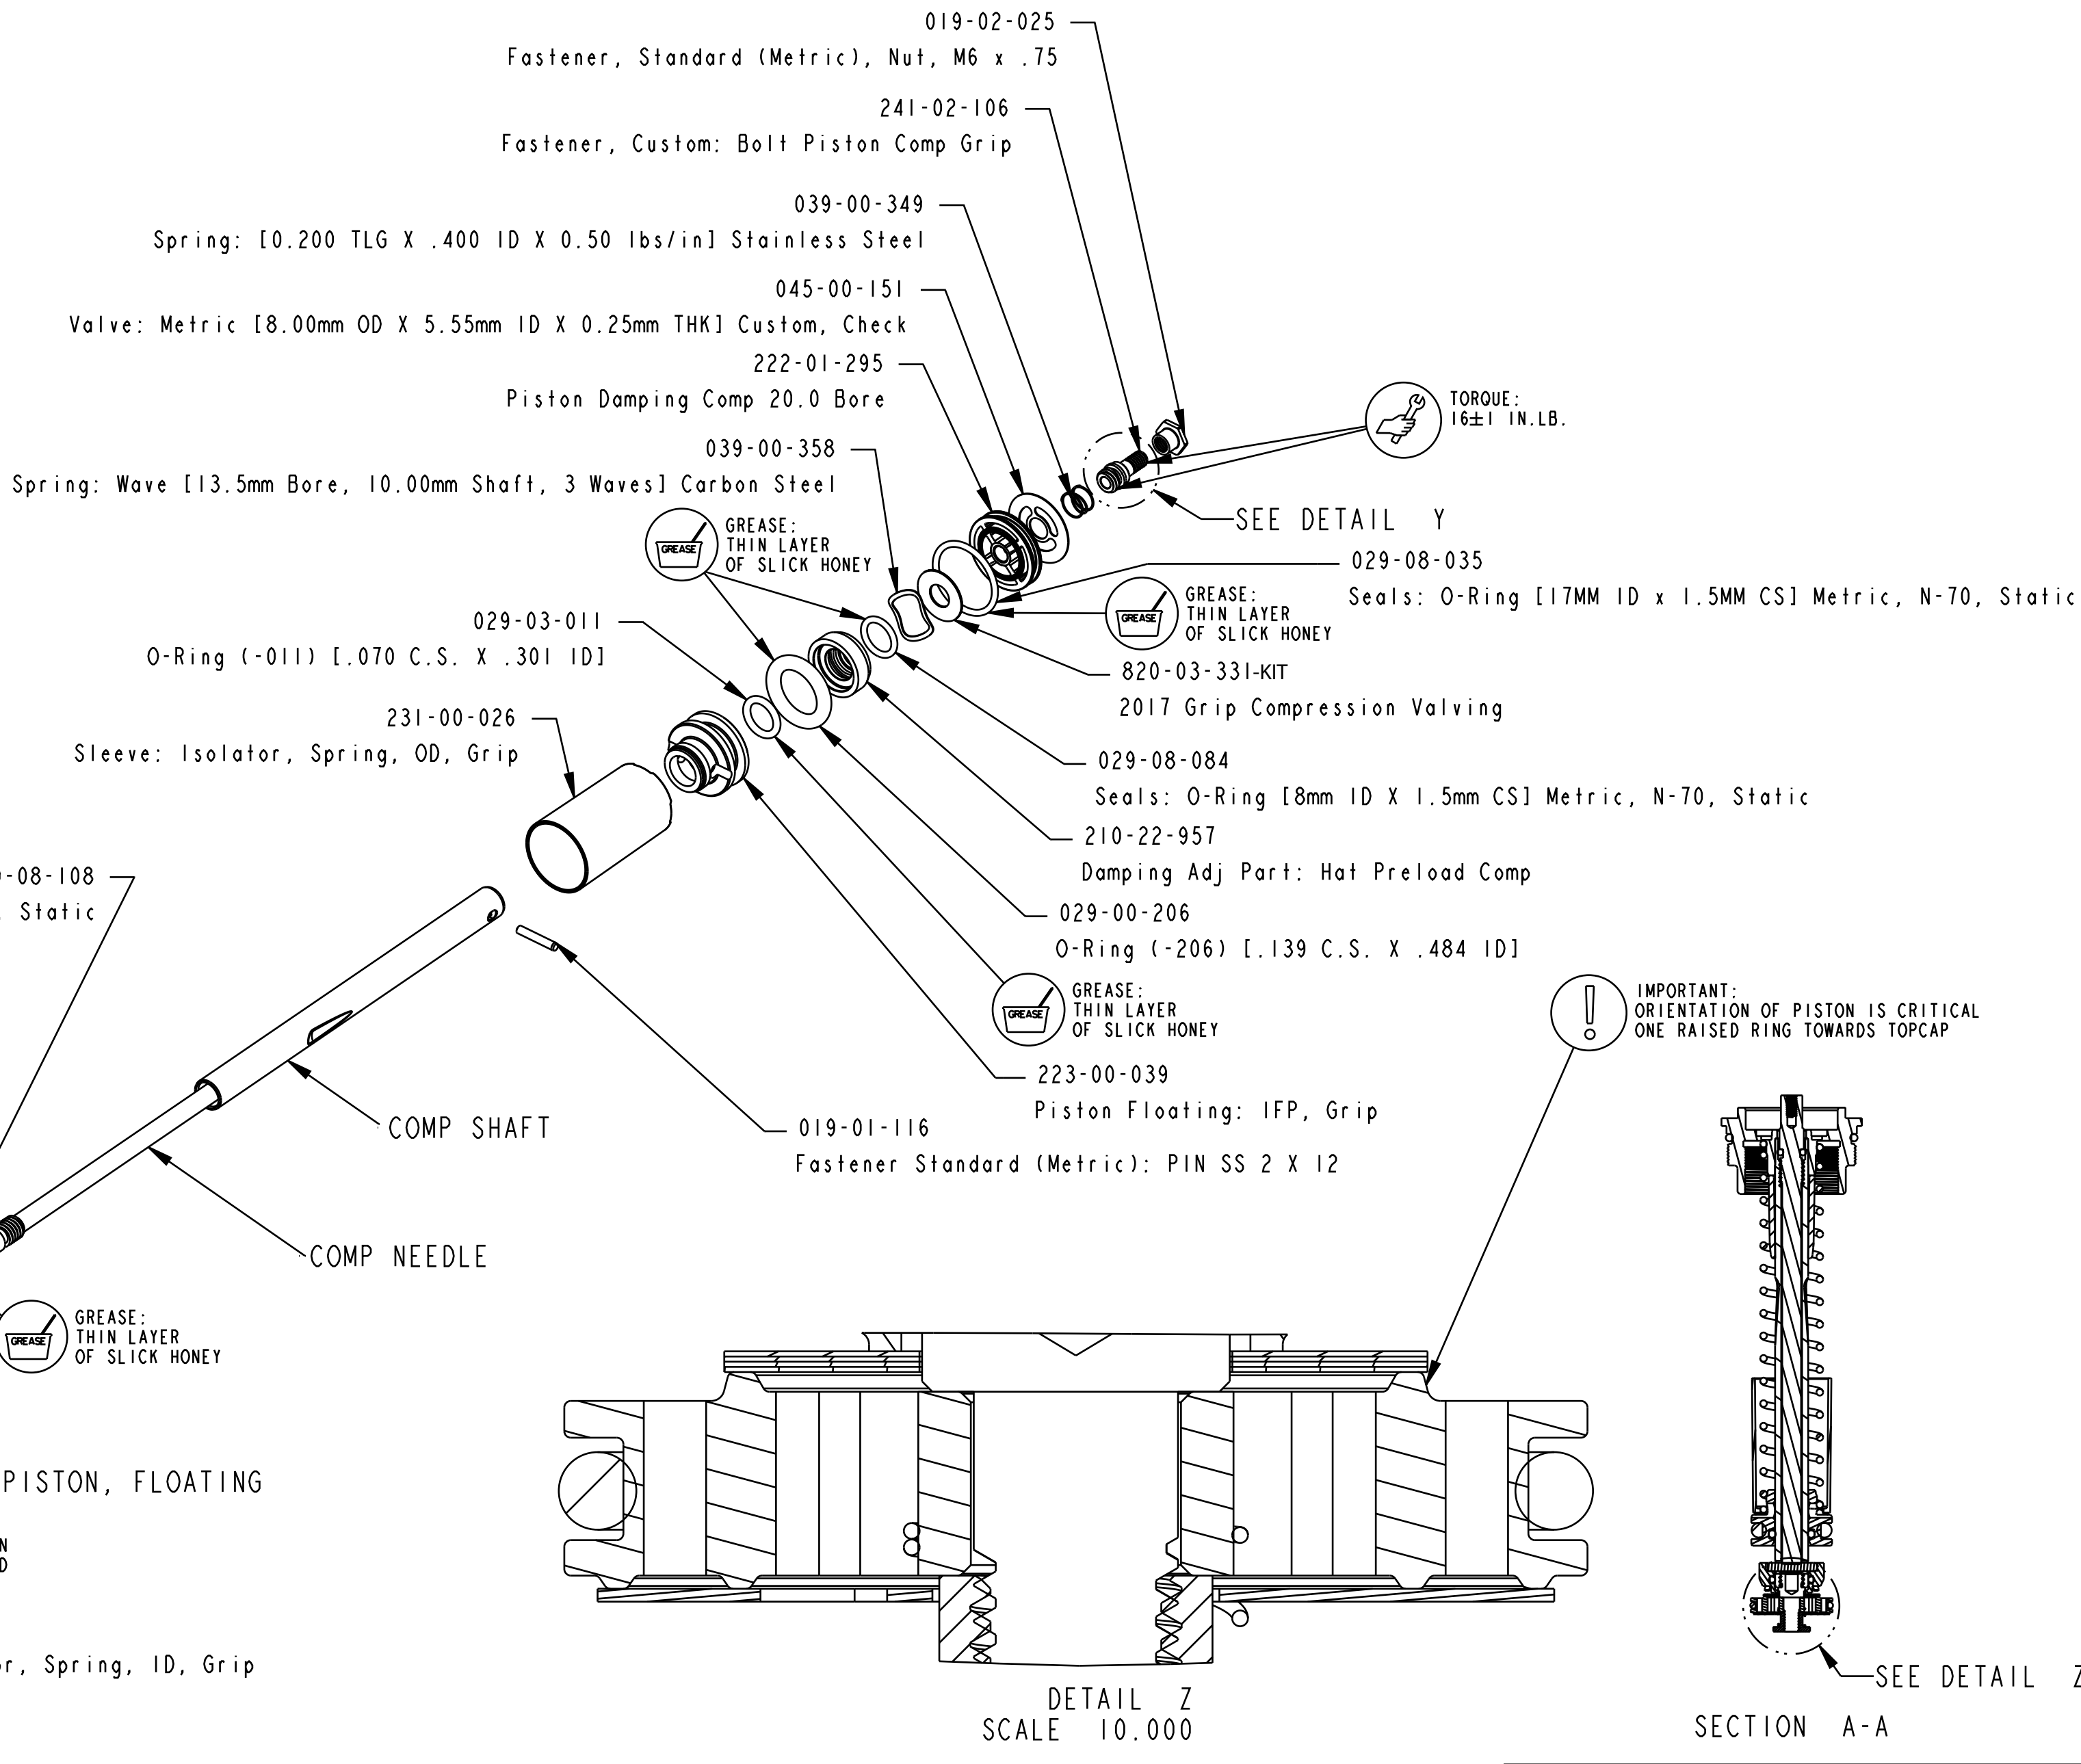

4

3

2

1

DETAIL Y
SCALE 4.000

DETAIL Z
SCALE 10.000

SECTION A-A

PROPRIETARY - THIS DOCUMENT CONTAINS CONFIDENTIAL, PROPRIETARY INFORMATION THAT IS FOX PROPERTY. DO NOT DISCLOSE TO OR DUPLICATE FOR OTHERS EXCEPT AS AUTHORIZED BY FOX.

FOX FOX Factory, Inc. Ph 831-768-1100
130 Hangar Way, Watsonville, CA 95076 USA Fax 831-768-9312

TITLE TOPCAP, GRIP

SIZE DWG. NO. C
PLOT SCALE 0.80:1 SHEET 1 OF 1